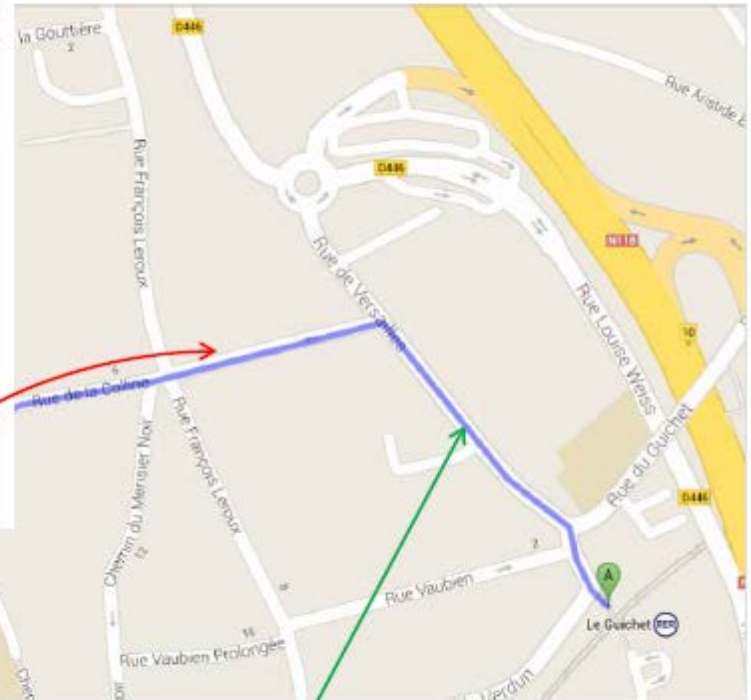

GENTLE

STEEP

GENTLE

GPS coordinates of workshop location :
48° 42' 25.60 " N   2° 10' 45.60" E